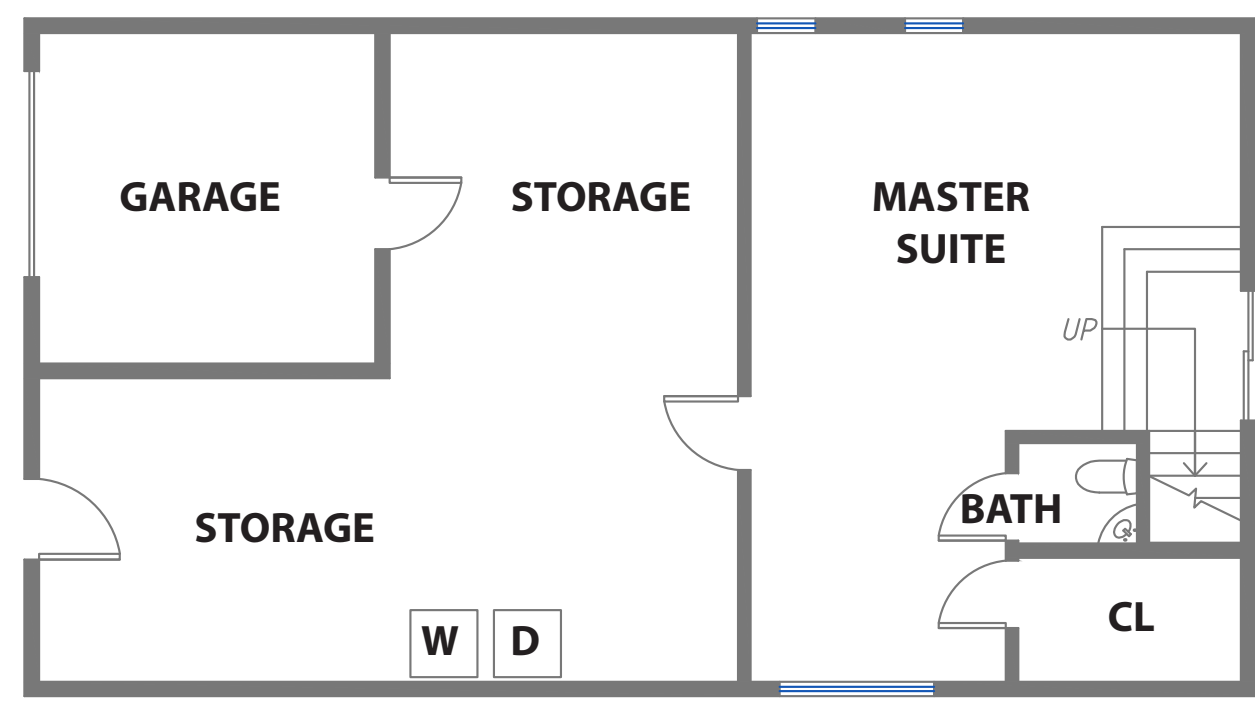

1386 THOMAS AVENUE

SAN FRANCISCO, CALIFORNIA

LOFT LEVEL

MAIN LEVEL

LOWER LEVEL