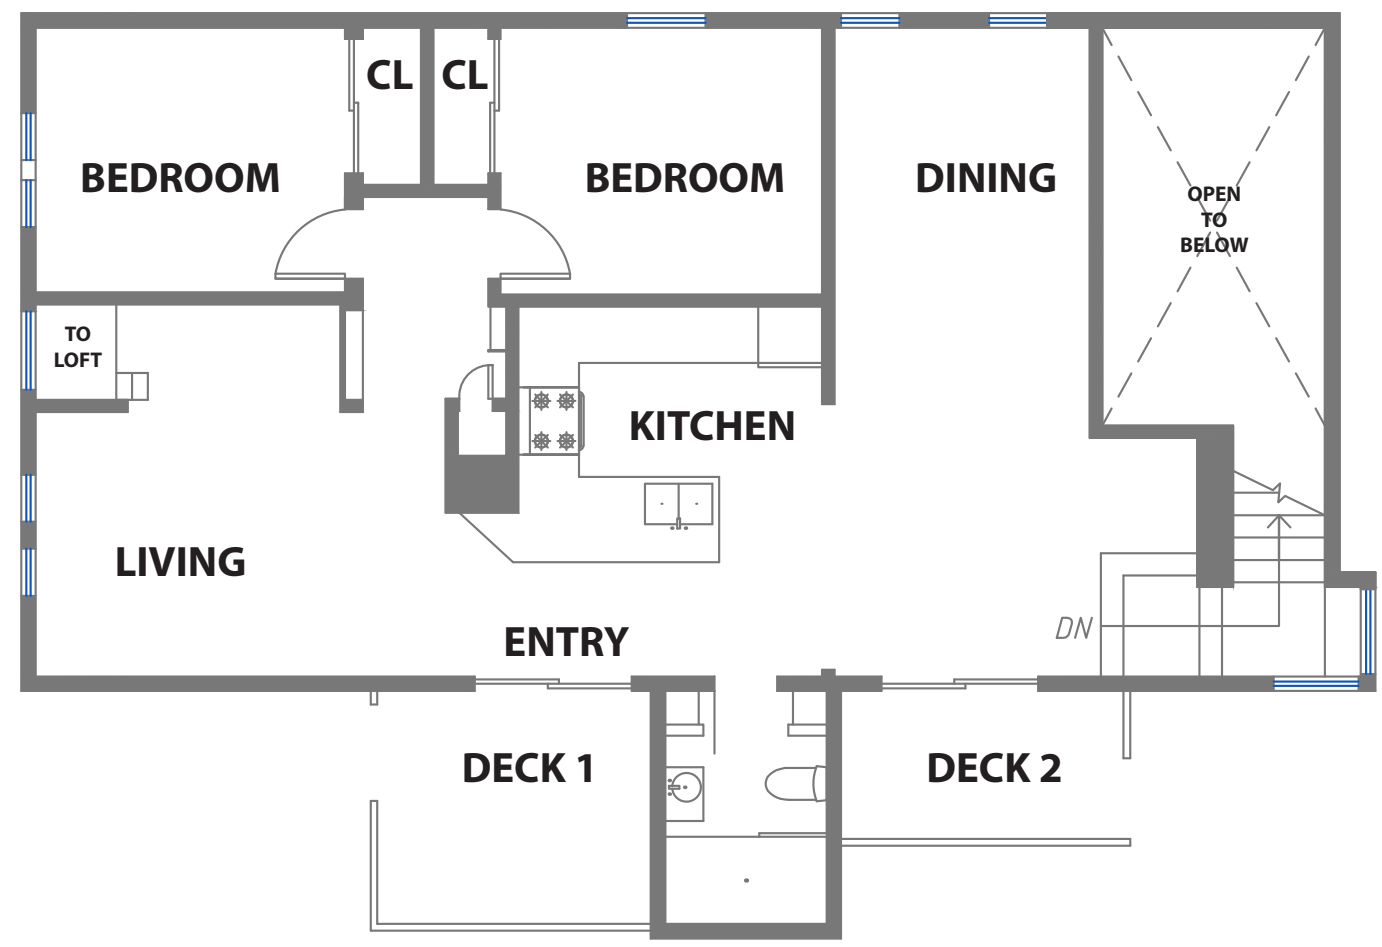

1386 THOMAS AVENUE

SAN FRANCISCO, CALIFORNIA

LOFT LEVEL

MAIN LEVEL

LOWER LEVEL